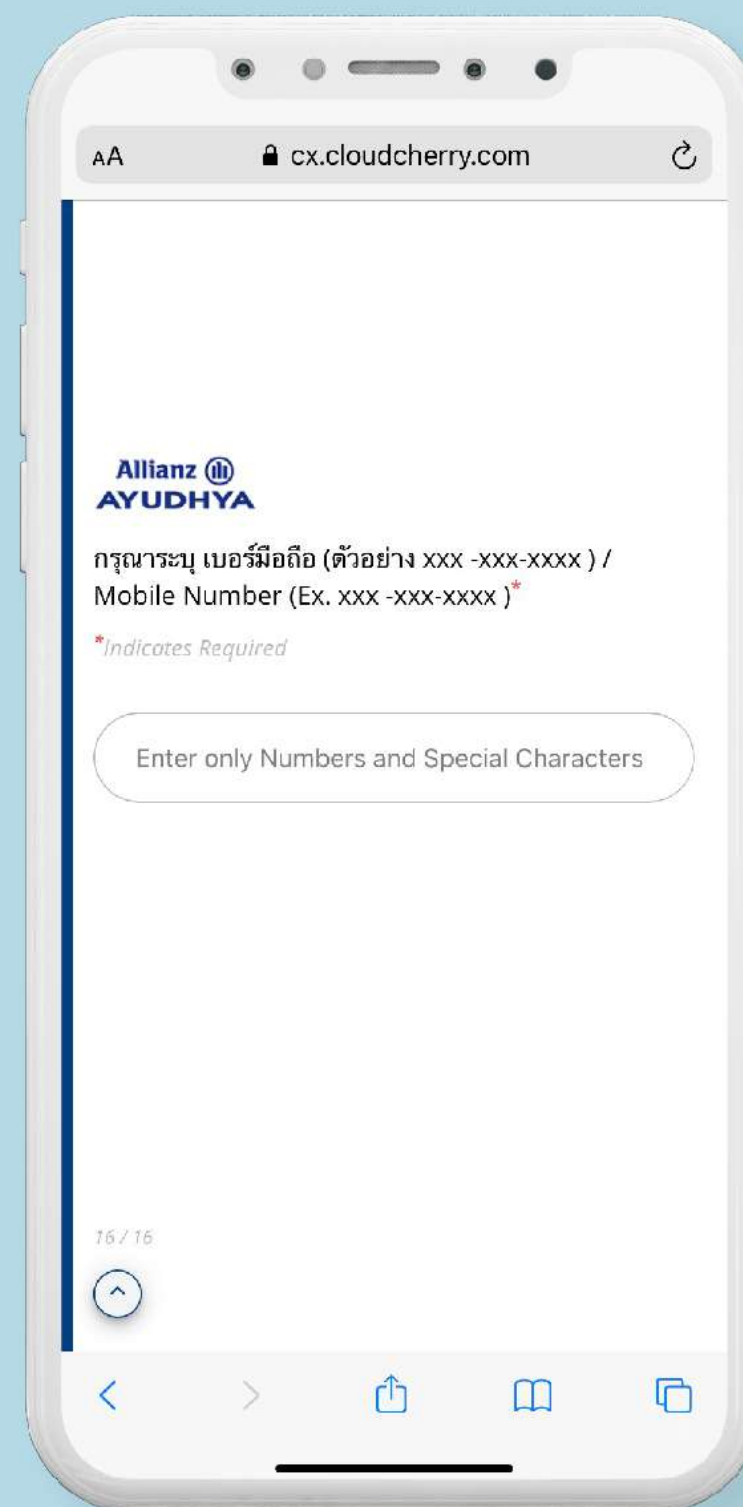

หลังจากลงทะเบียนรับเสื้อเรียบร้อยแล้ว
จะเจอหน้า Thank you

หากพนักงานมีคำถามเพิ่มเติม ติดปัญหาสมัครไม่ได้ สามารถติดต่อที่เบอร์ 099-952-2665 หรือผ่านทางไลน์ @worldrunth