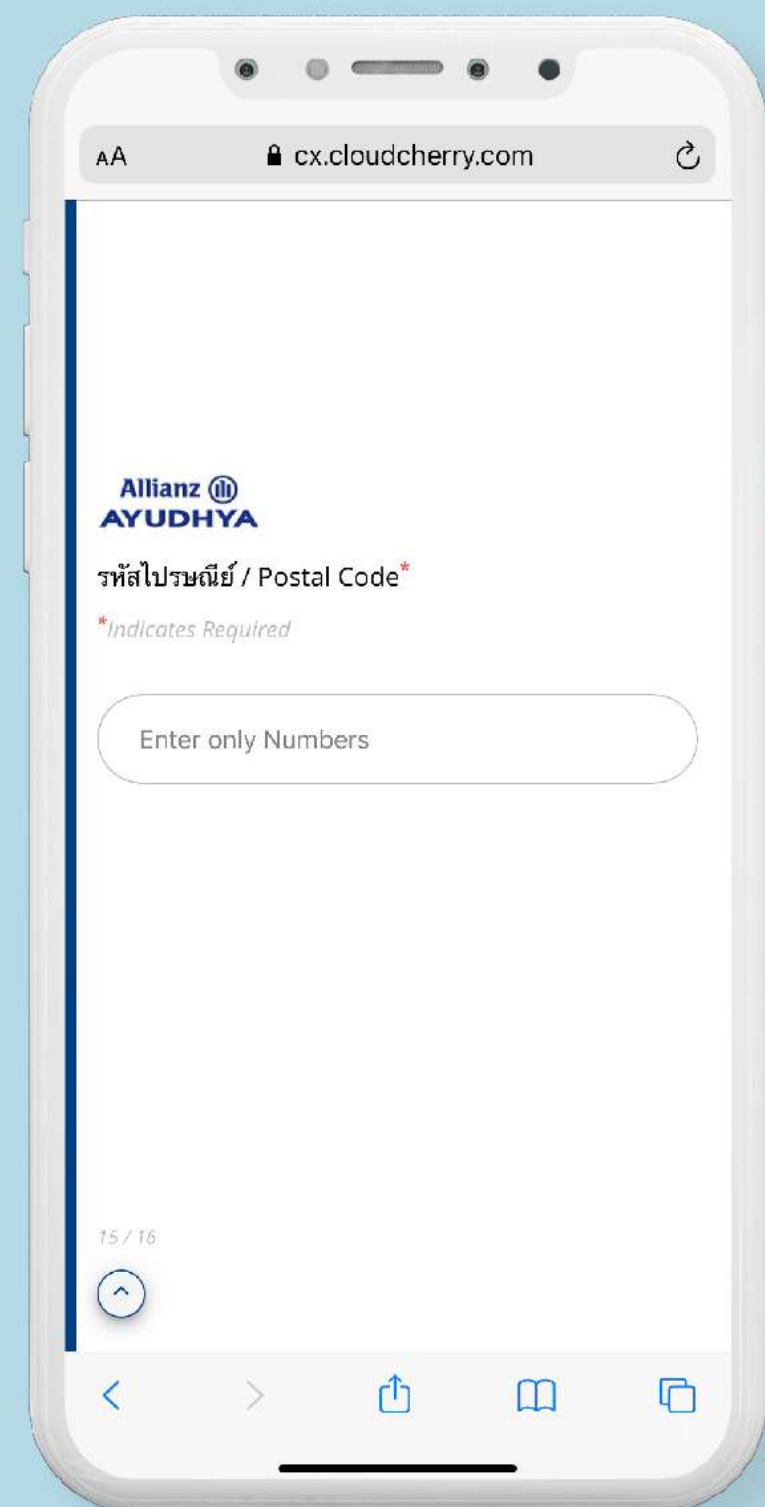

ขั้นตอนการสมัคร ALLIANZ WORLD RUN 2021 สำหรับพนักงาน

Allianz
World
Run

STEP 2

ลงทะเบียนเพื่อรับเสื้อวิ่ง และ Olympic Gift Set

กรณีเลือกรับเสื้อที่บ้าน กรอรายละเอียดที่อยู่ให้เรียบร้อย